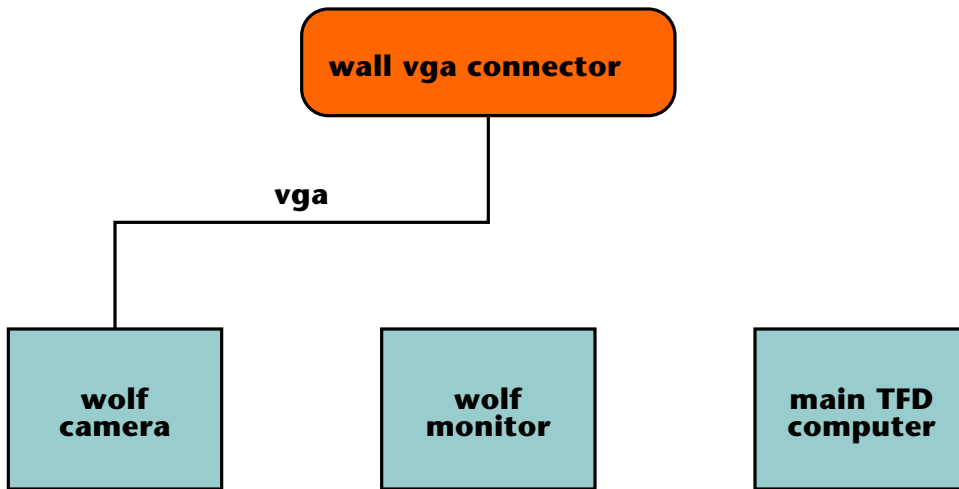

"Dumb" Wolf Camera Setup

NEVER live connect a VGA cable!
NEVER mark on the white wolf base!

"Smart" Wolf Camera Setup

Software shortcut is vSolutionLink
Help is at File -> Help