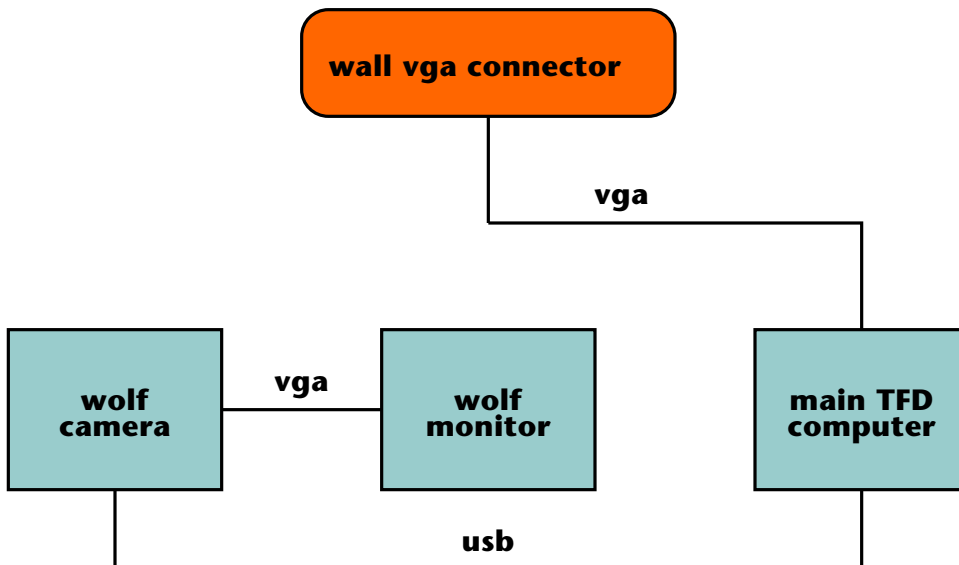

"Dumb" Wolf Camera Setup

NEVER live connect a VGA cable!
NEVER mark on the white wolf base!

"Smart" Wolf Camera Setup

Software shortcut is vSolutionLink
Help is at File -> Help